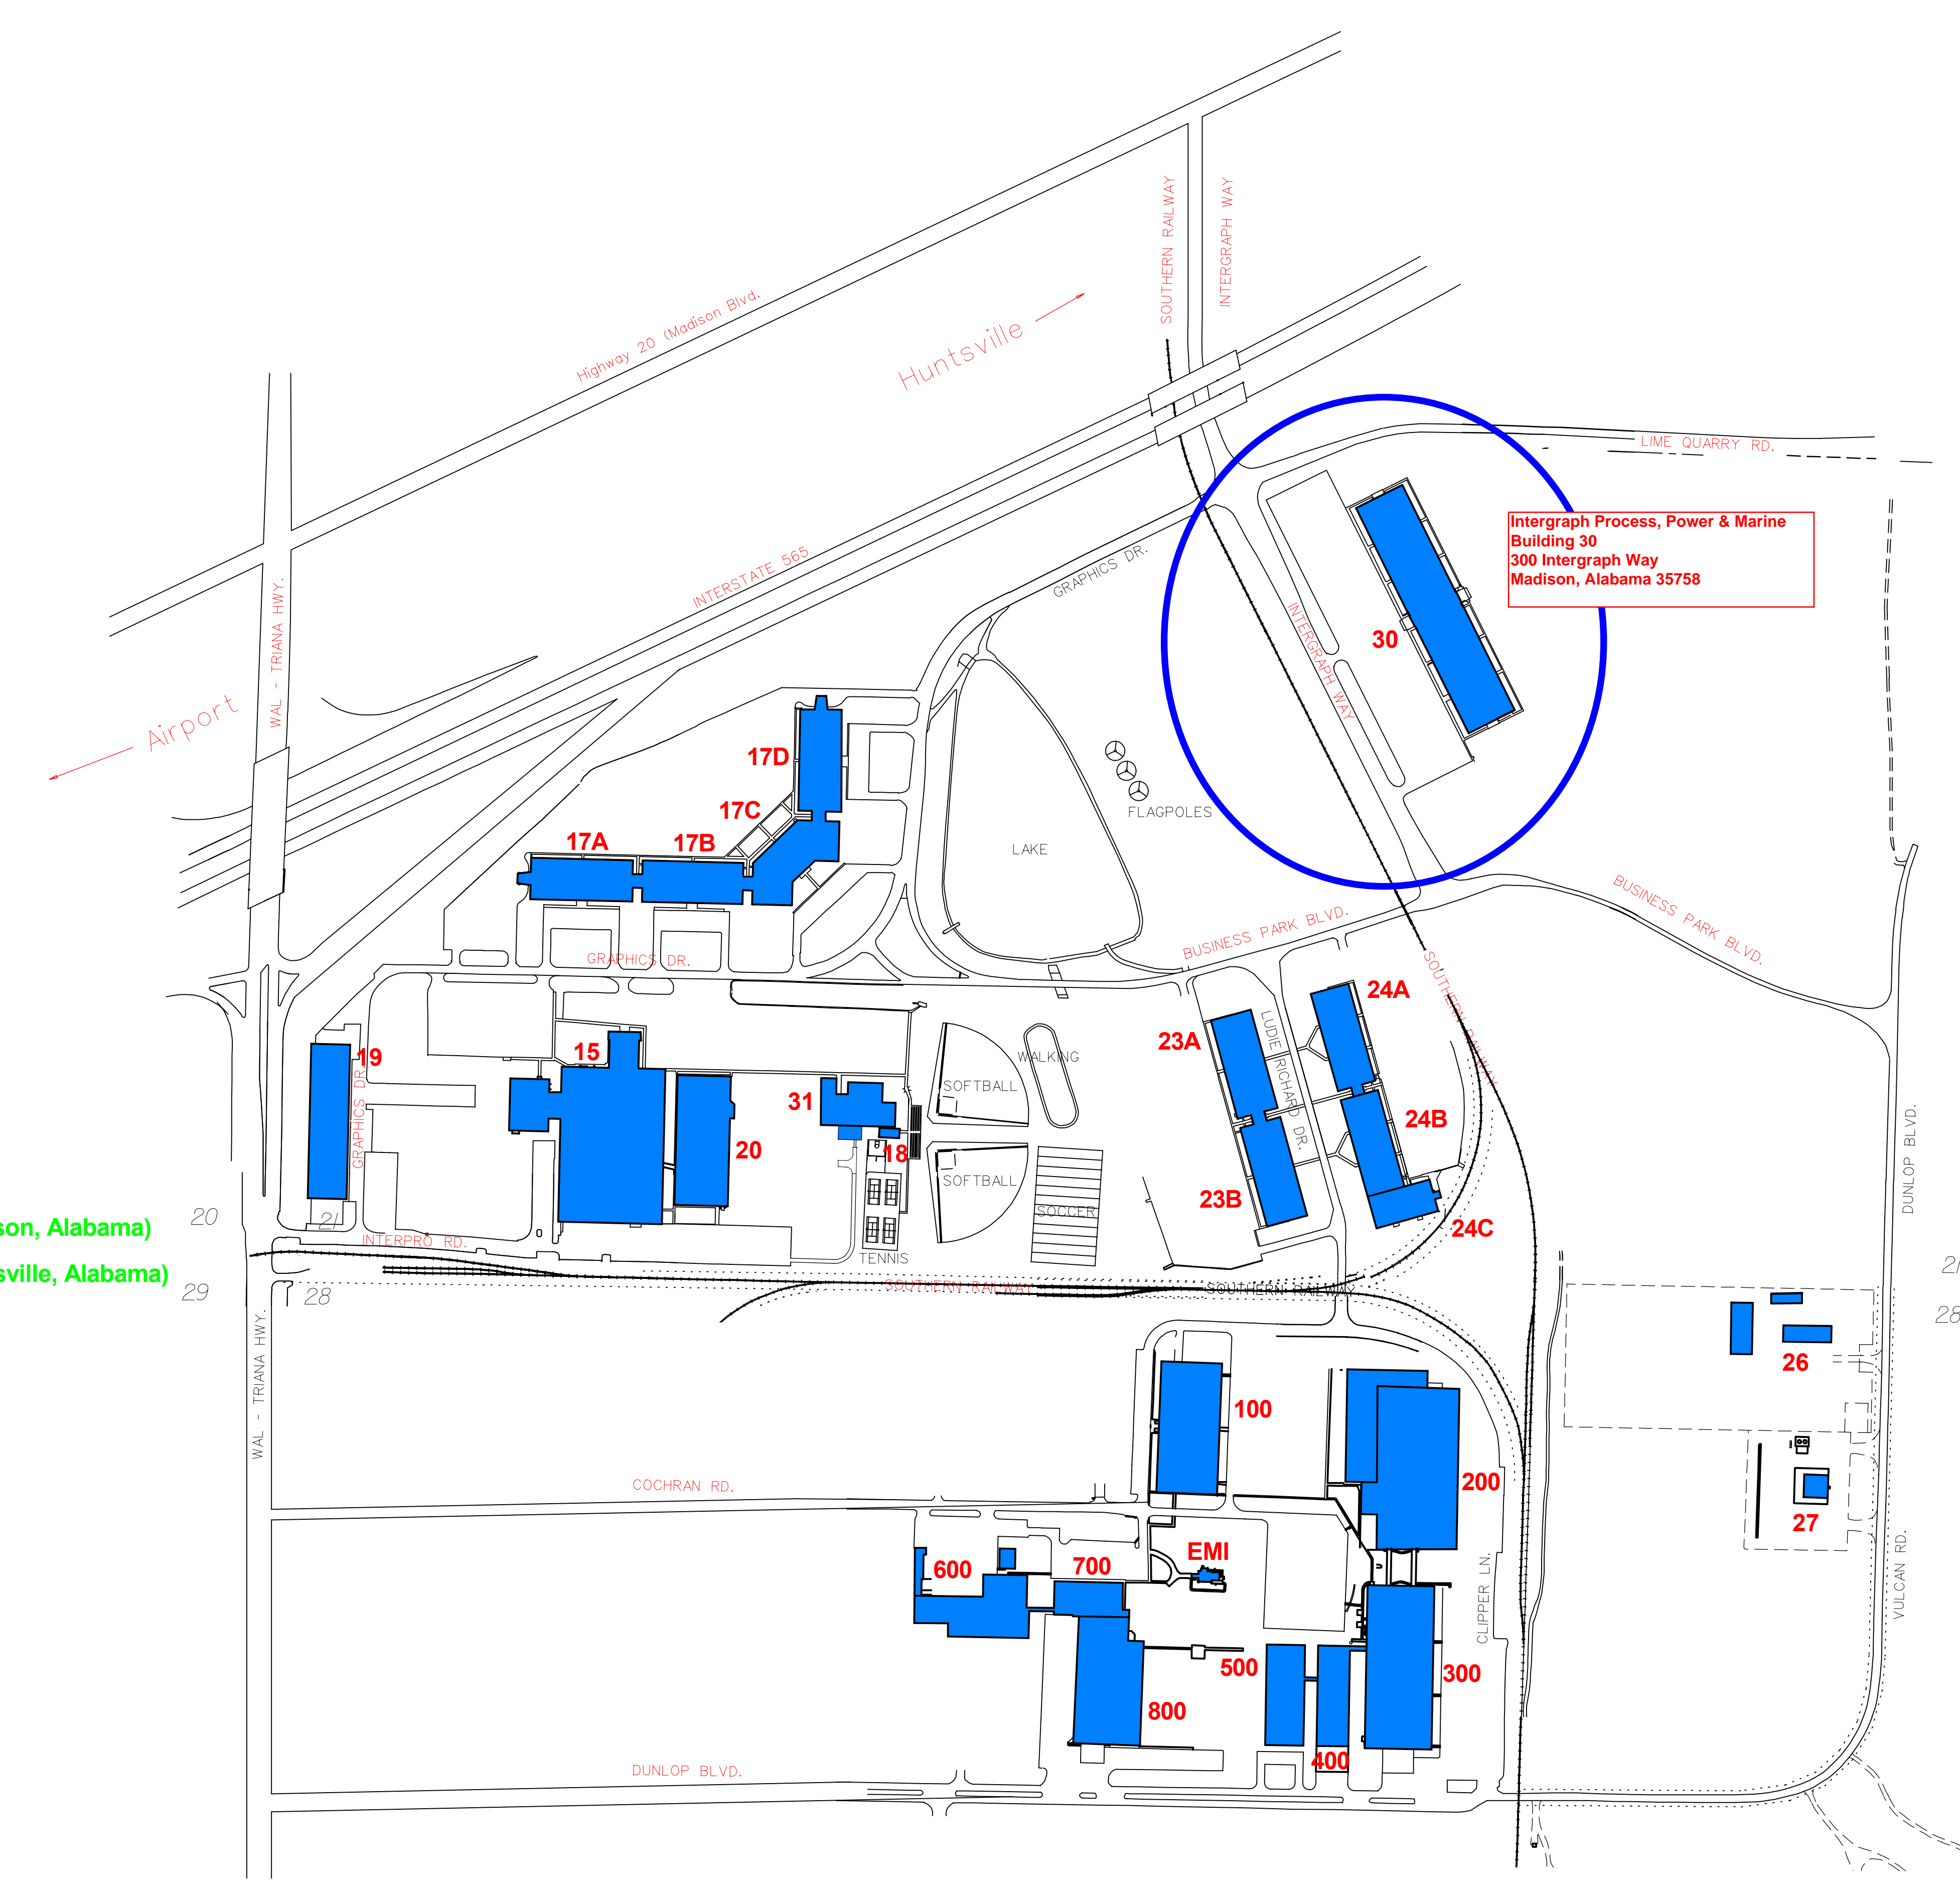

BUILDING TENANTS

100	Lockheed Martin
200	Boeing, NeXolve, Palco, PeopleTec
300	Palco, MBC-U, PWG
400	Vacant
500	IBEC, API Digital, Lockheed Martin, Pharmacy Care Associates, CEO
600	NASA
700	NASA
800	NASA
15	Security Government & Infrastructure (SG&I)
15	Intergraph Government Solutions (IGS)
17 A, B, C, D	Security Government & Infrastructure (SG&I)
18 & 31	Corporate Wellness Center
19	Corporate, SG&I, Digium
20	Corporate Headquarters
23A	Boeing
23B	Boeing, KTE Engineering, Total Solutions, Lieca,
24A	CenturyLink, Process, Power, & Marine (PP&M)
24B	FPMI, Costal Security, PWG
24C	Corporate Data Management
26	Corporate Facilities
27	Corporate Facilities
30	Process, Power, & Marine (PP&M)
EMI	Wyle Laboratories

(Madison, Alabama)
(Huntsville, Alabama)

Intergraph Process, Power & Marine
Building 30
300 Intergraph Way
Madison, Alabama 35758

INTERGRAPH CORPORATION CAMPUS MAP - TENANTS

Date: October 28, 2011