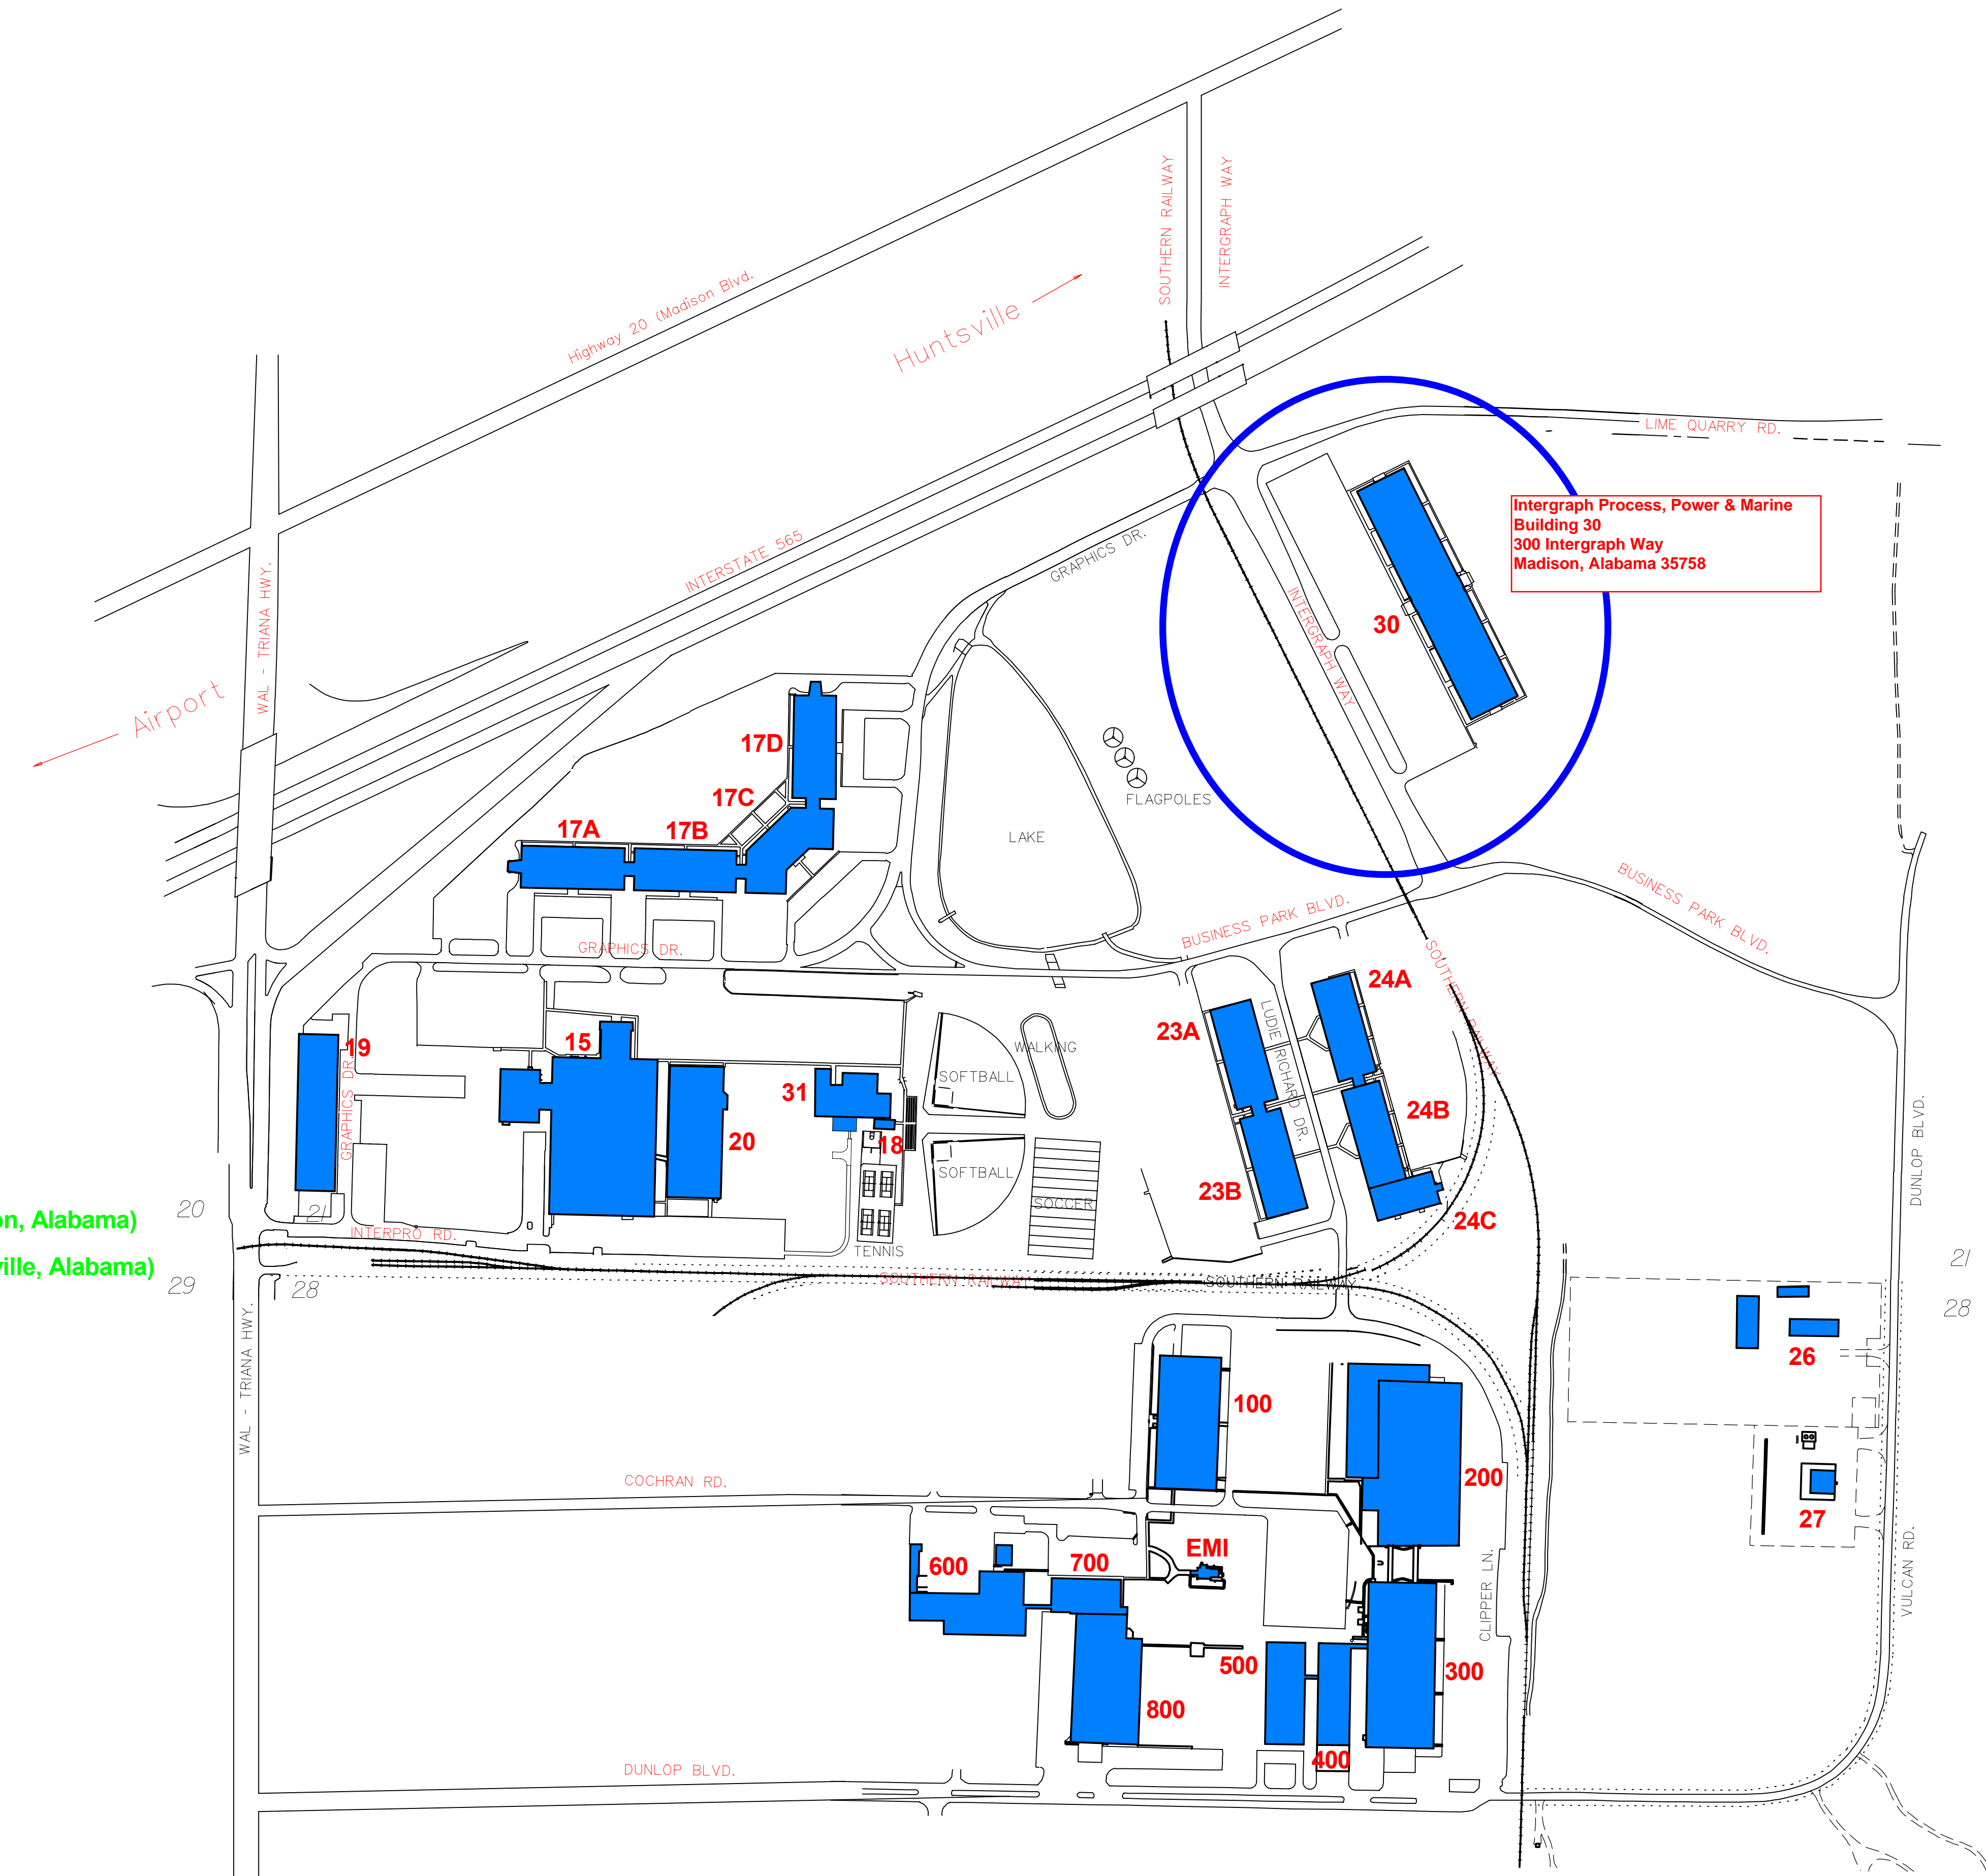

Process, Power & Marine Madison/Huntsville Training Center Location

From the Huntsville Airport: Take Interstate 565 east (to Huntsville). Take Exit 8 (Wall-Triana Highway), and turn left at the traffic light (to Madison). Merge to the right lane and turn right onto Madison Boulevard at the traffic light. From Madison Boulevard, take the second right (at the light) onto Intergraph Way. Continue on Intergraph Way as it goes under I-565. The Intergraph Process, Power & Marine Training Center is located on the left in Building 30 (look for the large numbers along the roof line of the building). The main entrance is located at the center of the building.

BUILDING TENANTS

100	Lockheed Martin
200	Boeing, NeXolve, Palco, PeopleTec
300	Palco, MBC-U, PWG
400	Vacant
500	IBEC, API Digital, Lockheed Martin, Pharmacy Care Associates, CEO
600	NASA
700	NASA
800	NASA
15	Security Government & Infrastructure (SG&I)
15	Intergraph Government Solutions (IGS)
17 A, B, C, D	Security Government & Infrastructure (SG&I)
18 & 31	Corporate Wellness Center
19	Corporate, SG&I, Digium
20	Corporate Headquarters
23A	Boeing
23B	Boeing, KTE Engineering, Total Solutions, Lieca,
24A	CenturyLink, Process, Power, & Marine (PP&M)
24B	FPMI, Costal Security, PWG
24C	Corporate Data Management
26	Corporate Facilities
27	Corporate Facilities
30	Process, Power, & Marine (PP&M)
EMI	Wyle Laboratories

(Madison, Alabama)
(Huntsville, Alabama)

21 (Madison, Alabama)
28 (Huntsville, Alabama)

INTERGRAPH CORPORATION CAMPUS MAP - TENANTS

Date: October 28, 2011

Hotels near Intergraph, 300 Intergraph Way, Madison, Alabama