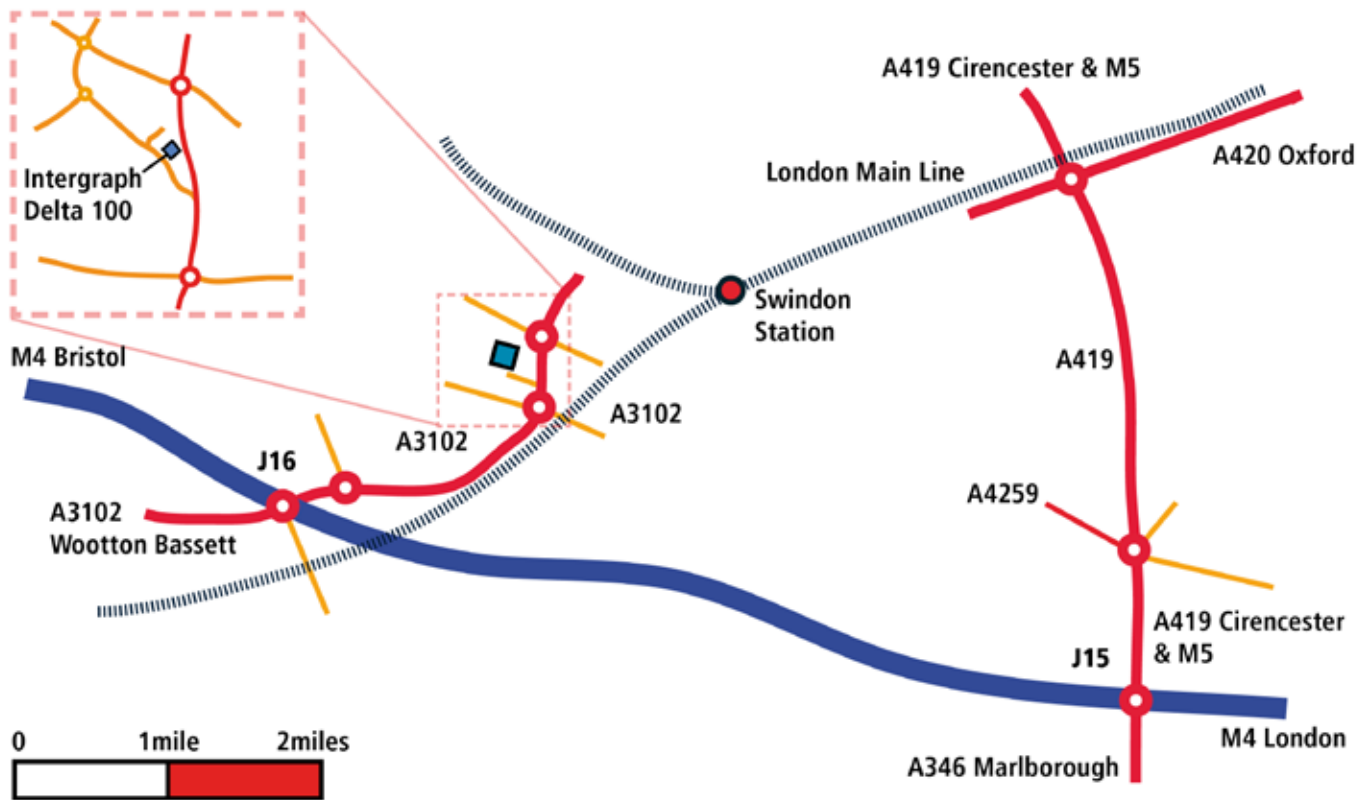

Intergraph (UK) Limited Headquarters and Intergraph Technology Centre

HOW TO FIND INTERGRAPH (UK) LIMITED

By train

Most main line services between Paddington and Bristol stop at Swindon. Taxis are readily available at the station exit.

By car

From whichever direction you are approaching Swindon, we recommend that you head for junction 16 of the M4.

If approaching from the north, follow the A419 to junction 15, then head west along the M4 one stop to junction 16.

From the junction 16 roundabout take the A3102 to Swindon.

Keep to the dual carriageway, crossing straight over the first roundabout after half a mile.

In a further 1.5 miles cross straight over a second roundabout (onto the B4006).

After 300 metres, take the left turn into Delta Business Park. The Intergraph main reception is in the first building on the right, Delta 100.

Address:

Delta Business Park
Great Western Way
Swindon
Wiltshire
SN5 7XP