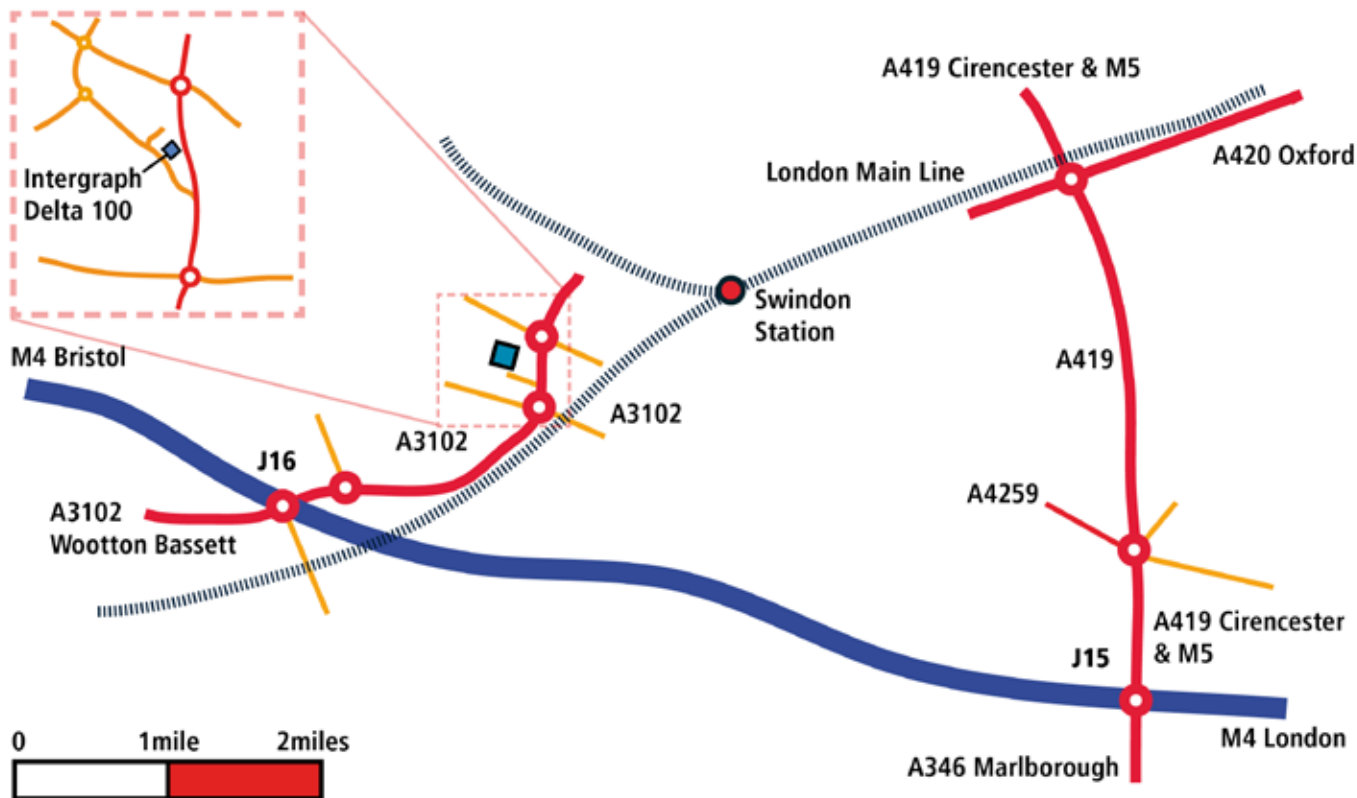

Intergraph (UK) Limited Headquarters and Intergraph Technology Centre

HOW TO FIND INTERGRAPH (UK) LIMITED

By train

Most main line services between Paddington and Bristol stop at Swindon. Taxis are readily available at the station exit.

By car

From whichever direction you are approaching Swindon, we recommend that you head for junction 16 of the M4.

If approaching from the north, follow the A419 to junction 15, then head west along the M4 one stop to junction 16.

From the junction 16 roundabout take the A3102 to Swindon.

Keep to the dual carriageway, crossing straight over the first roundabout after half a mile.

In a further 1.5 miles cross straight over a second roundabout (onto the B4006).

After 300 metres, take the left turn into Delta Business Park. The Intergraph main reception is in the first building on the right, Delta 100.

Address:

Delta Business Park
Great Western Way
Swindon
Wiltshire
SN5 7XP